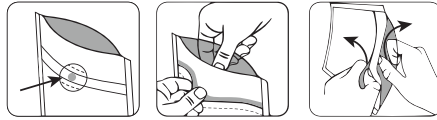

KEEP AWAY FROM CHILDREN • GARDER HORS DE PORTEE DES ENFANTS

BACK